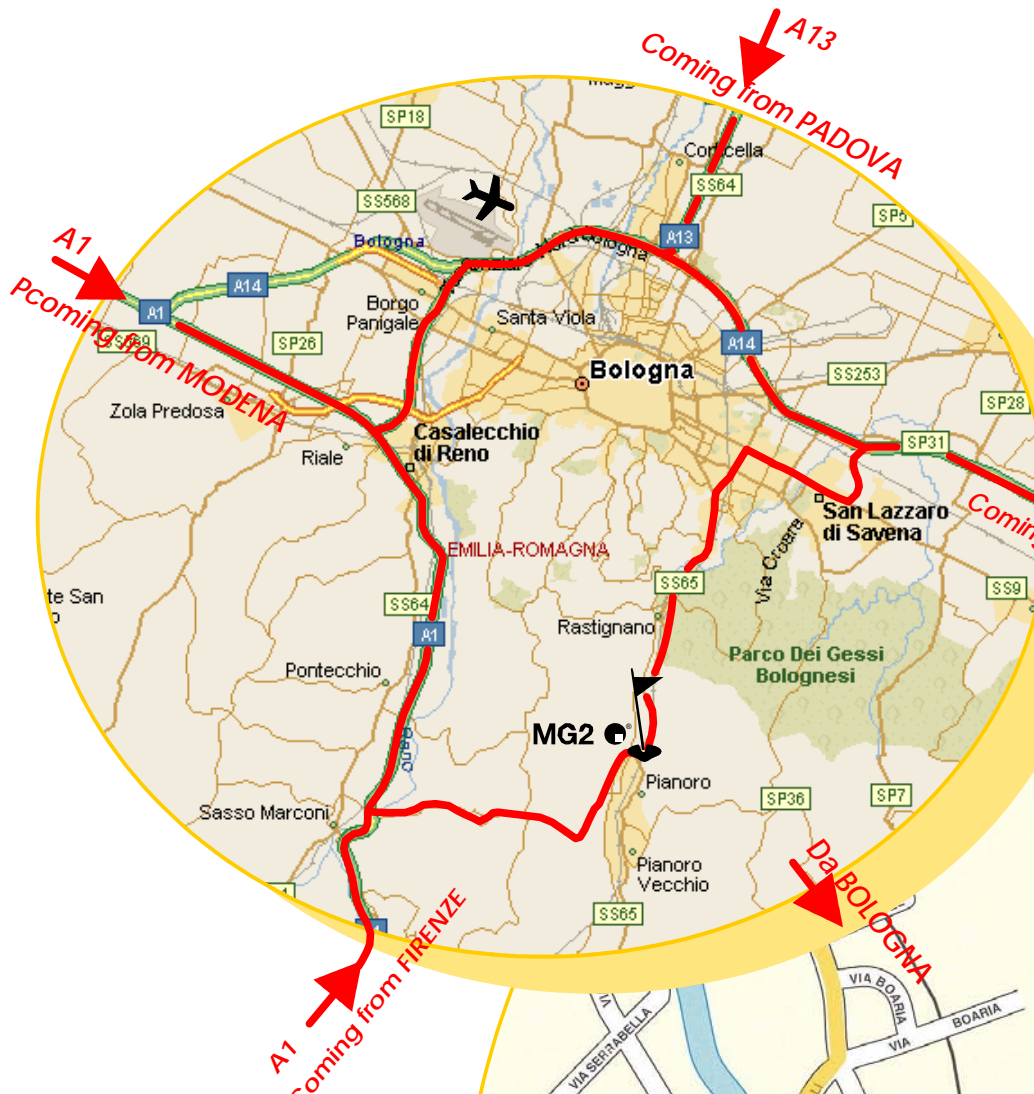

MG2

Via del Savena 18,
I-40065 Pian di Macina
di Pianoro, Bologna, Italia
Tel. +39 051 4694111
Fax +39 051 4694199
<http://www.mg2.it>
mail: sales@mg2.it

From BOLOGNA
From "Porta S. Stefano" take the road "Muri" and then the road "Nazionale Toscana". Pass through "Rastignano" village and go ahead for 5 kms. Approx. Follow the direction to "Pian di Macina": once you reach the centre of this small village, keep going straight following the road "Via del Savena".

HOW TO REACH US:

From MODENA (A14) direction FLORENCE, take A1 highway, exit SASSO MARCONI.
From PADOVA (A13) direction FLORENCE, take A1 highway, exit SASSO MARCONI.
From ANCONA (A14) direction FLORENCE, take A1 highway, exit SASSO MARCONI.
From FIRENZE (A1) take A1 highway, exit SASSO MARCONI.

From "SASSO MARCONI" follow the indications to "PIANORO" for approx. 10 kms. (it is a hilly road). Keep following "Pian di Macina" and/or "Pianoro"; once you arrive in "Pian di Macina", you cross a small bridge on Savena river, you then have to turn right immediately after following "Via del Savena" and keep on for approx. 500 meters approx.